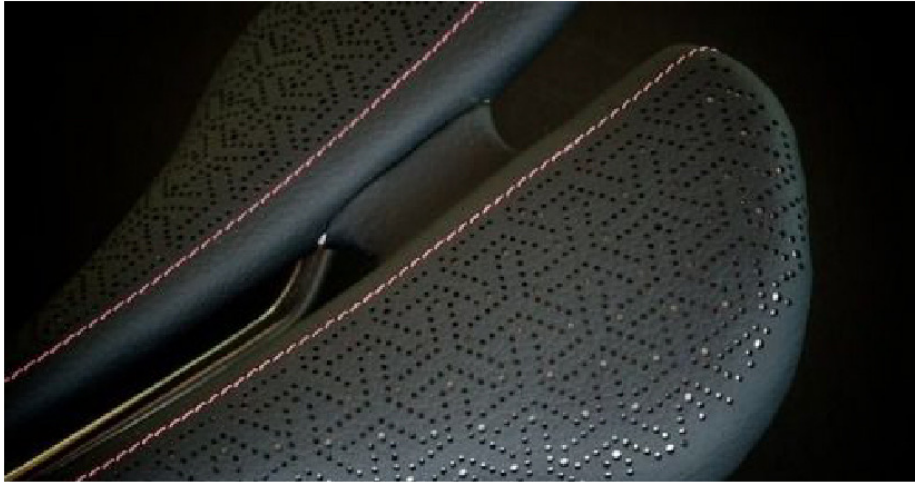

Show-car Shanghai 2019

K A R M A

K A R M A

Show-car Shanghai 2019

The lightly grained light-colored leather and the nubuck in beige relief also help support this direction.

we added some contrast and highlighted the touch and aspect of the different materials. This clarity also creates an impression of a large space.

The contrast with the black carpet makes the dashboard seem light and floating.

The traditional quilting is reinterpreted with curved lines to give a greater sensation of comfort.

To create a stronger dynamic feeling, we added a stripe graphic on the seat and dashboard.

The Italian flag sewn on the ring gives a nice "touch of Italy"

Show-car Geneve 2019

Electric Hypercar designed by Pininfarina Spa

A U T O M O B I L I
pininfarina

Show- car Geneve 2019

Electric Hypercar designed by Pininfarina Spa

A U T O M O B I L I
pininfarina

HK GT show-car

Comfort
Contrast
Luxury

Metalure grey to underline the fluidity

Nappa Leather light grey

New quilting with shiny effect

HK SEDAN H-500 show-car

The **SEDAN** , which assume with the bright colors. Close to copper. A desire to stand out during the show in this very popular Sedan family .