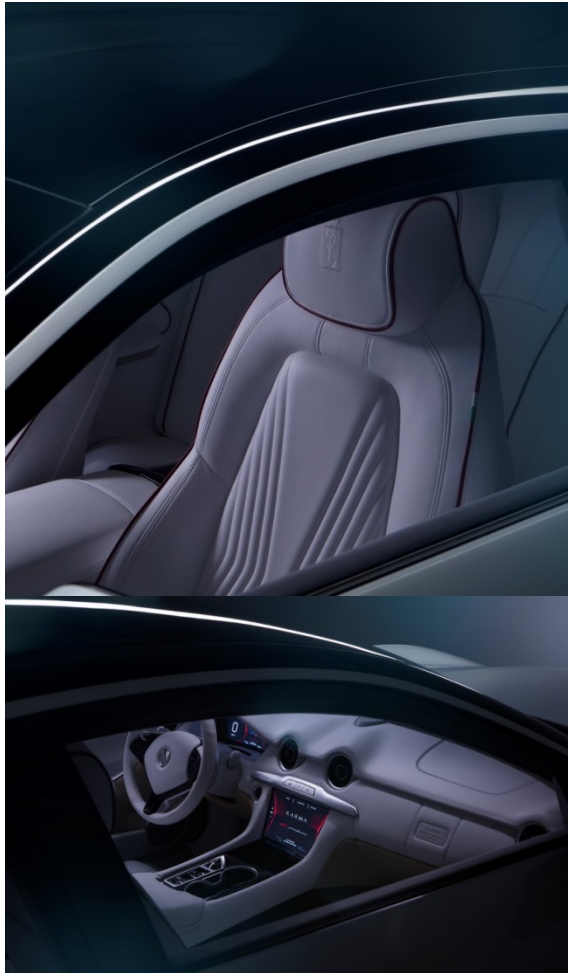

Show-car Shanghai 2019

K A R M A

K A R M A

Show-car Shanghai 2019

The lightly grained light-colored leather and the nubuck in beige relief also help support this direction.

we added some contrast and highlighted the touch and aspect of the different materials. This clarity also creates an impression of a large space.

The contrast with the black carpet makes the dashboard seem light and floating.

The traditional quilting is reinterpreted with curved lines to give a greater sensation of comfort.

To create a stronger dynamic feeling, we added a stripe graphic on the seat and dashboard.

The **SUV** a light and sophisticated white to showcase the power of the car and add a strong feeling with the contrast inside.

HK SUV - K350 show-car

The handmade braided add strength to the seat and refinement.
To lighten the whole, the top of the seats is orange with the logo embossed.
Ebano open pore add luxury.